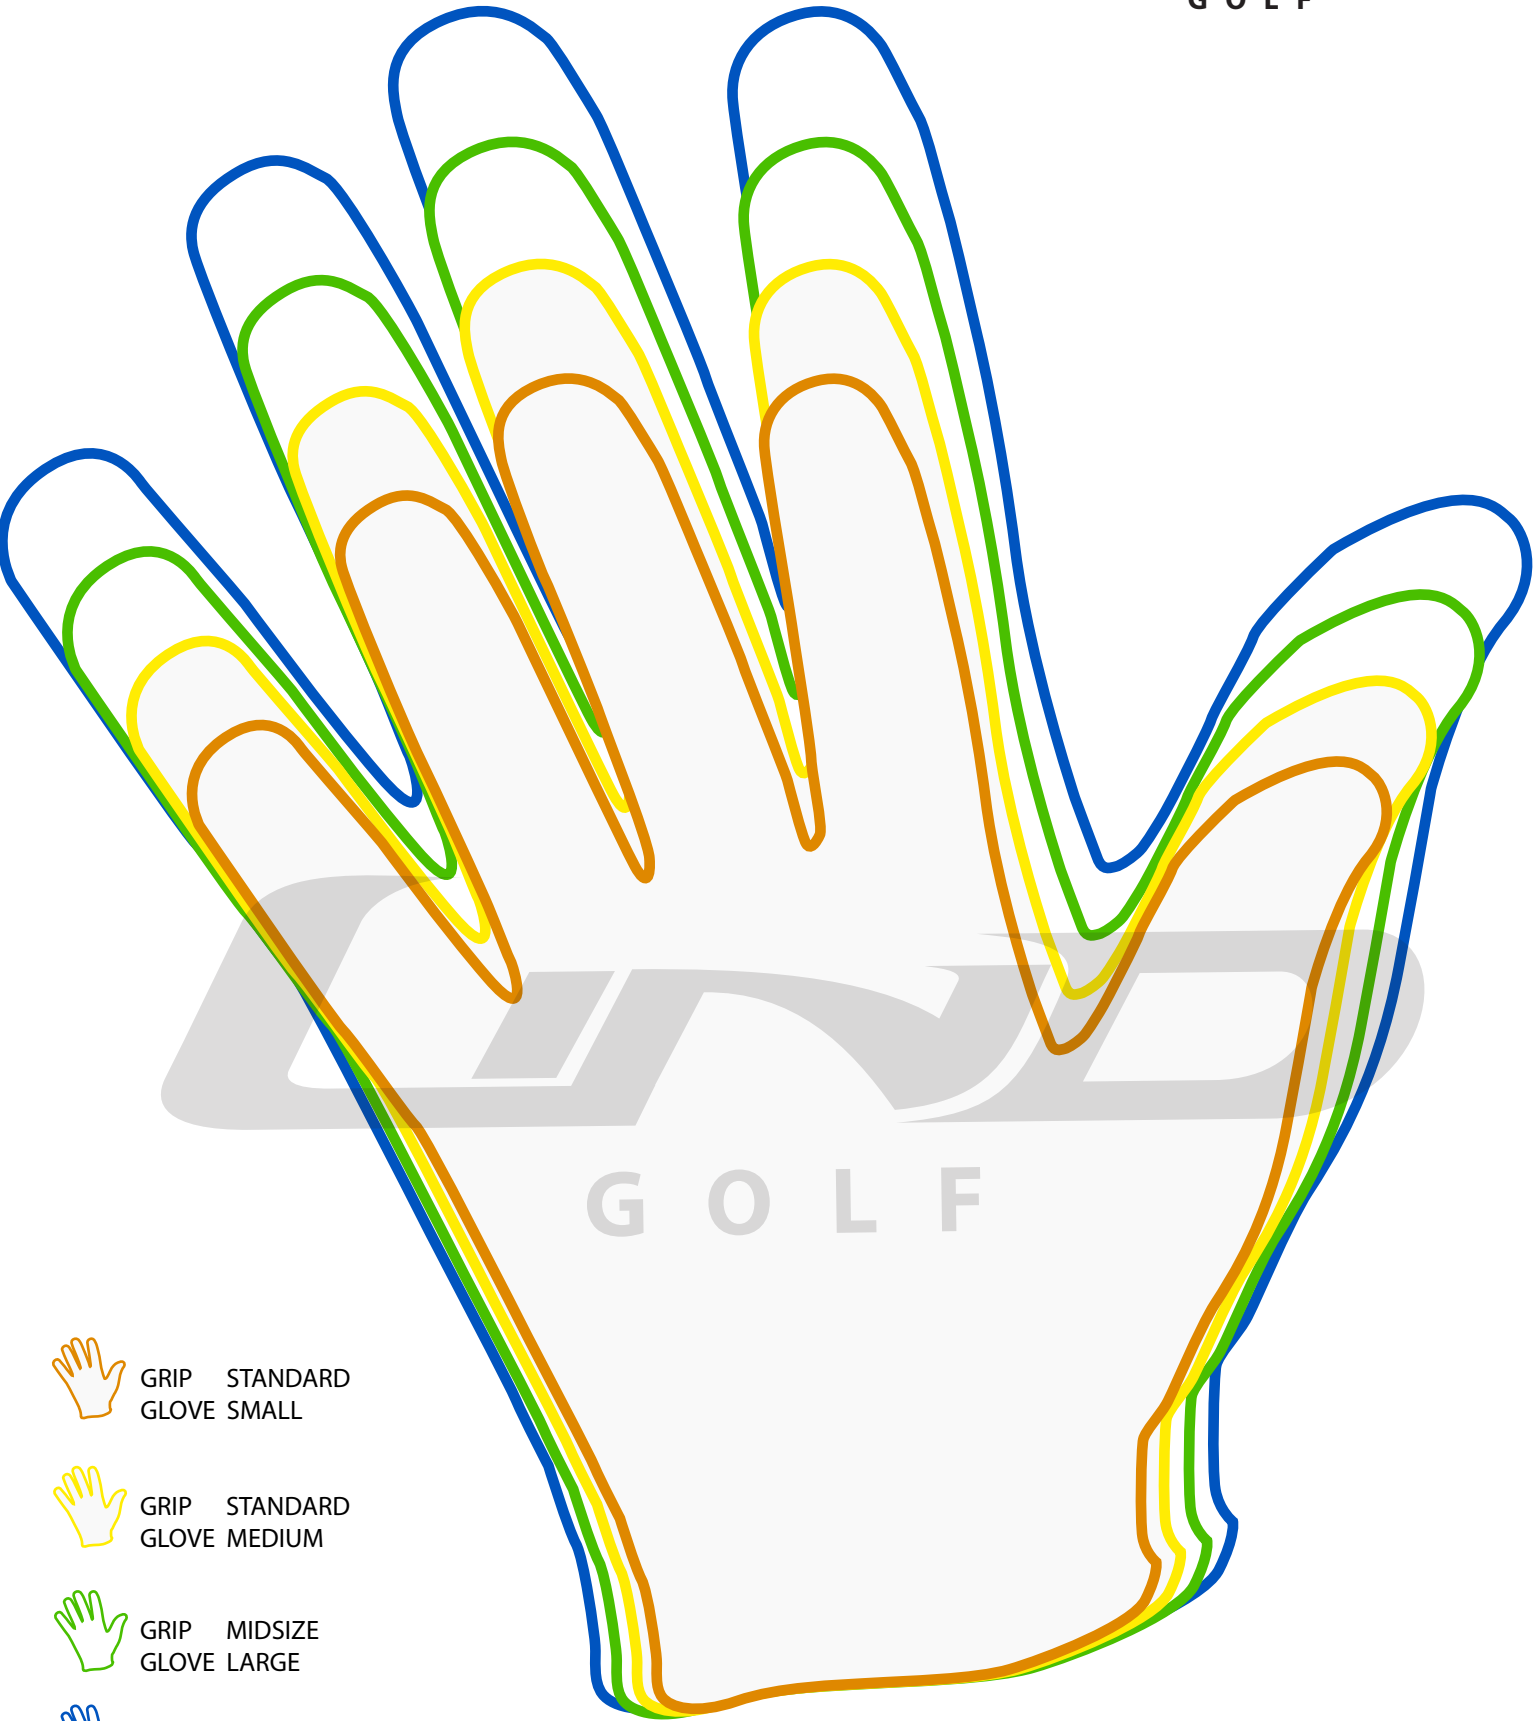

Lind Golf Glove and Grip Size Selector

Print this chart to find out what size golf grip and golf glove you should use.

 GRIP STANDARD
GLOVE SMALL

 GRIP STANDARD
GLOVE MEDIUM

 GRIP MIDSIZE
GLOVE LARGE

 GRIP JUMBO
GLOVE X-LARGE